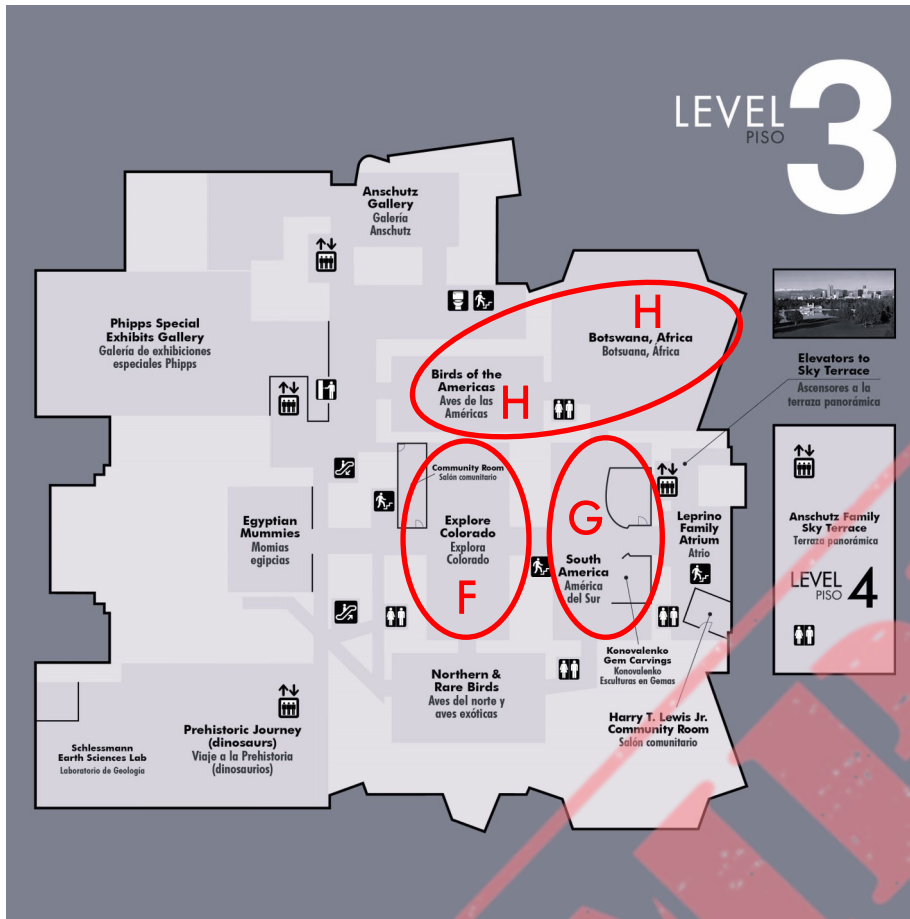

Evening Maps

Level 1

Logistics:

- A. Arrival/Check-in & Departure/Check-out
- B. Snack & Breakfast
- C. Orientations

Evening Activity Schedule p.5

Activities:

- #1. Gates Planetarium/Space Odyssey
- #2. Uneath Colorado
Exploration Studio 102
- #3. Uneath Colorado
Exploration Studio 103
- #4. Art Station Titan
Ricketson Auditorium

Level 2

Activities:

- #8. Heart Lab
Health Studio 201
- #9. Heart Lab
Health Studio 202

Sleep Areas: (Circled on the Map)

- A. *Classical Conversations*, Eagle
South Pacific Islands/Australia
- B. *Frisco Elementary School*, Dinosaurs, Trilobite
Edge of the Wild
- C. *Havern School*, Rhodochrosite
Leprino Atrium
- D. *Monarch Montessori*, Aspen, Moose, Ram
North American Wildlife/
North American Wildlife Loop
- E. *St. Mary's Academy*, Albatross, Bear, Polar Bear
Bears & Sea Mammals

Level 3

Sleep Areas: (Circled on the Map)

F. Clara Brown Entrepreneurial Academy,
Mars, Saturn
Explore Colorado

G. Denver Jewish Day School, Hieroglyphs,
Mummy
South America

H. Highline Academy Northeast, Cheetah,
Giraffe, Lion, Zebra
Birds of the Americas/Botswana, Africa