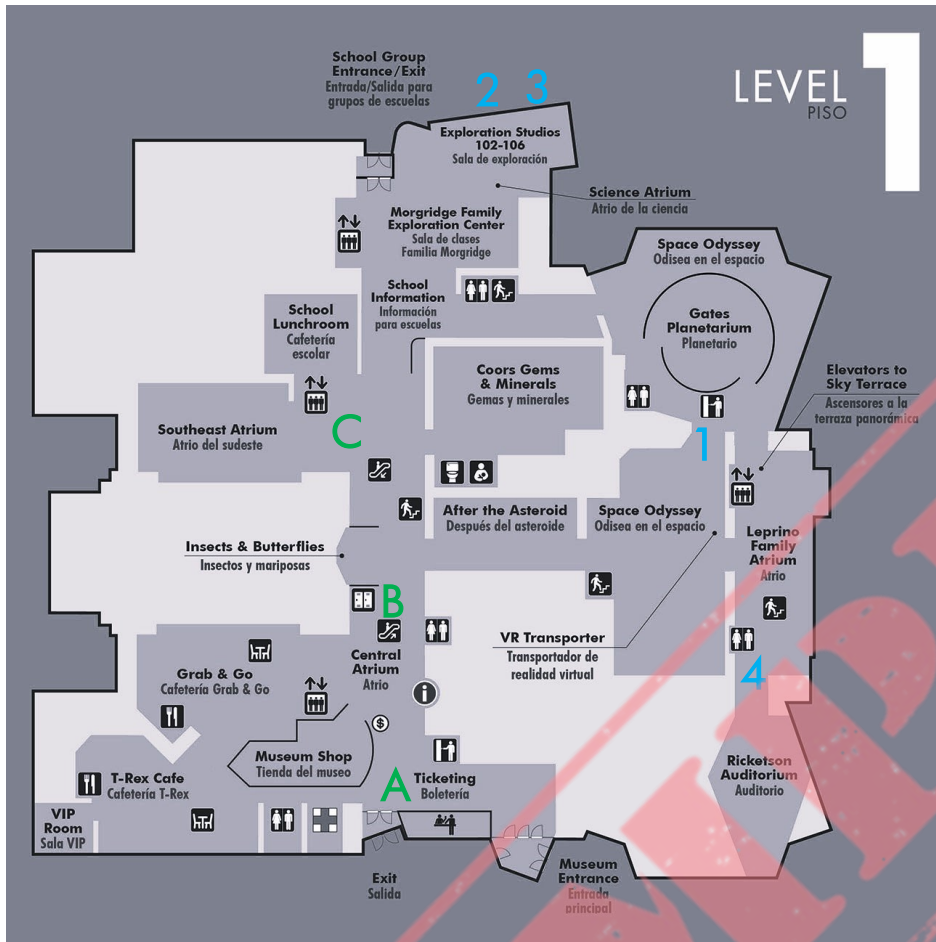

6 p.m.	Check-In – Enter through Main Entrance (North side) <ul style="list-style-type: none">• Cars should be parked in the underground parking garage or surface lot on the North side of the Museum.• Any paperwork will be collected when all members of your party are present.• Locate your sleep area (with help of museum staff).• <u>Please wait to unroll sleeping bags until later in the evening, as other campers may be walking through your sleeping area during free time.</u>
6:30 p.m.	Welcome Orientation – Meet in the South Atrium
6:45 – 7:35 p.m.	1st Activity (see “Evening Map” for location & pg. 5 for schedule)
7:45 – 8:35 p.m.	2nd Activity (see “Evening Map” for location & pg. 5 for schedule)
8:45 – 9:35 p.m.	3rd Activity (see “Evening Map” for location & pg. 5 for schedule)
9:45 – 10:35 p.m.	4th Activity (see “Evening Map” for location & pg. 5 for schedule)
Free Time in the Museum	◀Level 1, Space Odyssey, Gem and Minerals, ◀Level 2, Wildlife Dioramas, Expedition Health, ◀Level 3, Prehistoric Journey, Egyptian Mummies, Wildlife Dioramas Closed: Temporary Exhibit Spaces and Discovery Zone are not open during the evening but will be open after 9 a.m.
Snack	T-Rex Deli – Meet at T.Rex Deli Seating Area Chocolate chip cookie, milk, apple (one of each per camper)
10:50 p.m.	Night Orientation – Meet in South Atrium
11:00 p.m.	Get ready for bed
11:30 p.m.	LIGHTS OUT

Evening Maps

Level 1

Logistics:

- A. Arrival/Check-in & Departure/Check-out
- B. Snack & Breakfast
- C. Orientations

Evening Activity Schedule p.5

Activities:

- #1. Gates Planetarium/Space Odyssey
- #2. Uneath Colorado
Exploration Studio 102
- #3. Uneath Colorado
Exploration Studio 103
- #4. Art Station Titan
Ricketson Auditorium

7:15 – 7:45 a.m. Wake up and move bags

7:30 – 8:15 a.m. **Breakfast** Fluffy scrambled eggs, bacon, skillet style herb breakfast potatoes, fresh seasonal fruit, juice. Coffee & tea (for adults only).

8:15 a.m. Seating begins for Infinity Theater - Level 2 Lobby